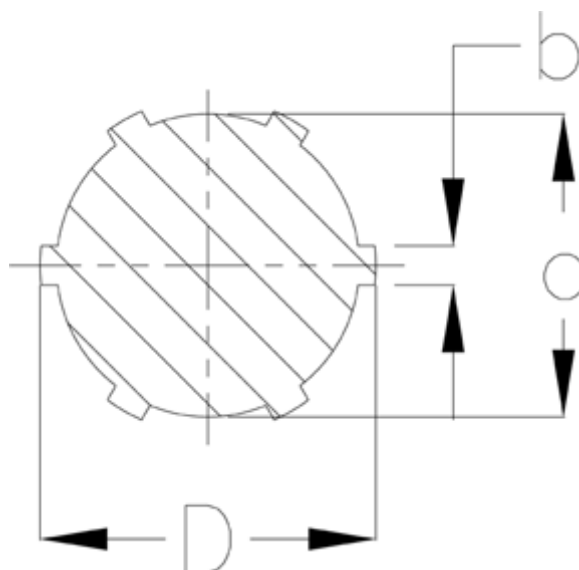

# Data Sheet

Article number: 0752460500

Description: Spline shaft 1000524006  
B6 x 36 x 42 length 500

## Measures

---

b = 8

d = 36

D = 42

Description = B 6x36x42

Length = 500